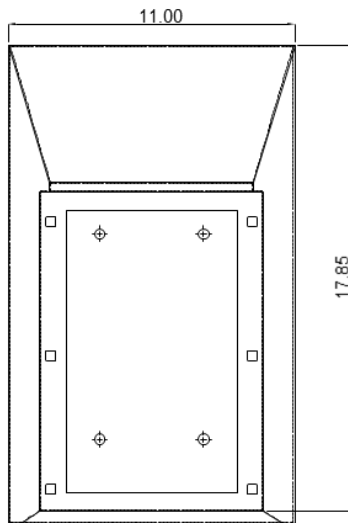

## H303 - Surface Mount Box for IP60XX Phones

The H303 is a rugged, stainless steel, surface mount box for Emcom Systems' family of hands-free and handset emergency assistance telephones. The 45° pitched roof removes any hard corners and prevents clutter from accumulating on top of unit. For extreme environments, an H305 Door may be added to provide further protection.

### Advantages

- Stainless Steel Construction
- Mates with A401 Pole Mounting Frame
- Integrated Drip Cap
- Angled Side to Improve Signage Visibility
- Accepts H305 (Door)
- 45° Pitched Roof

### Dimensions

FRONT VIEW

SIDE VIEW

### Specifications

Dimensions:	18.38" H x 11" W x 5.25" D
Material:	16 GA (.062") Stainless Steel
Signage:	"EMERGENCY" (Standard)
Finish:	Brushed Stainless Steel
	Red Powder Coat
	Yellow Powder Coat (shown)