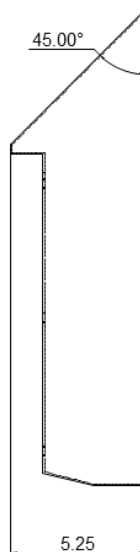

### Advantages

- Stainless Steel Construction
- Mates with A401 Pole Mounting Frame
- Integrated Drip Cap
- Angled Side to Improve Signage Visibility
- Accepts H305 (Door)
- 45° Pitched Roof

### Dimensions

FRONT VIEW

SIDE VIEW

### Specifications

Dimensions:	18.38" H x 11" W x 5.25" D
Material:	16 GA (.062") Stainless Steel
Signage:	"EMERGENCY" (Standard)
Finish:	Brushed Stainless Steel
	Red Powder Coat
	Yellow Powder Coat (shown)