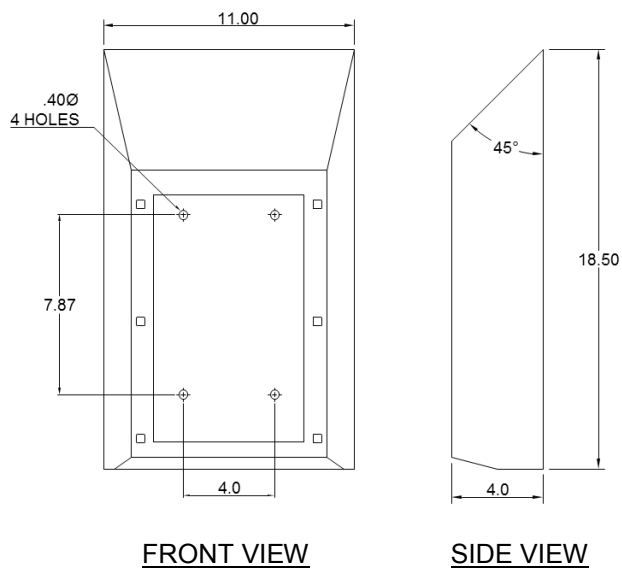

## H303S– Surface Mount Box for IP60XX Phones

The H303S is a rugged, stainless steel, surface mount box for Emcom Systems' family of hands-free and handset emergency assistance telephones. The 45° pitched roof removes any hard corners and prevents clutter from accumulating on top of unit. For extreme environments, an H305 Door may be added to provide further protection.

### Advantages

- Stainless Steel Construction
- Mates with A401 Pole Mounting Frame
- Angled Side to Improve Signage Visibility
- Accepts H305 (Door)
- 45° Pitched Roof

### Dimensions

### Specifications

Dimensions:	18.50" H x 11" W x 4" D
Material:	16 GA (.062") Stainless Steel
Finish:	Brushed Stainless Steel (shown) Red Powder Coat Yellow Powder Coat