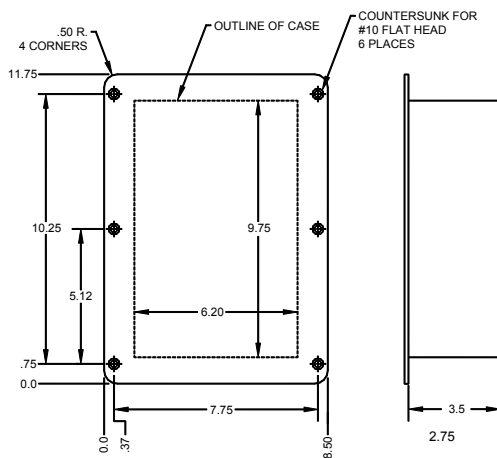

## Dimensions

## Specifications

Dimensions:	11.75" H x 8.5" W x 2.75" D
Panel:	12 Ga. (.102") Brushed SS
Weight:	8 lbs.
Connectors:	2 RJ-45, 1 RJ-11, 2 Aux. Contacts 1 Power
Operating Temp:	-30° C to +55° C (-22°F to +131°F)
Power:	24 – 48 VDC 8 Watts at Full Volume
2 Aux. Contacts:	120mA - 250VAC Rating, Opto-isolated
Freq. Response:	300Hz - 3400Hz
MTBF:	Greater than 90,000 Hours
Compliance:	UL60950-1 CSA C22.2 No.60950-1