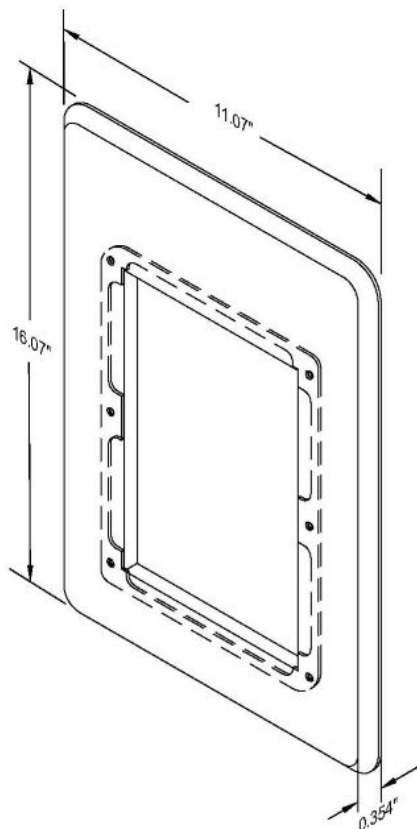

NOTE: PHONE AND RED BEZEL SOLD SEPARATELY

Dimensions

Specifications

Dimensions: 16.07" H x 11.07" W x 0.354" T

Material, Panel: 0.354" Thk. Acrylic

Finished: Clear

Weight: 3 lbs

Connectors: 1 LED power connector