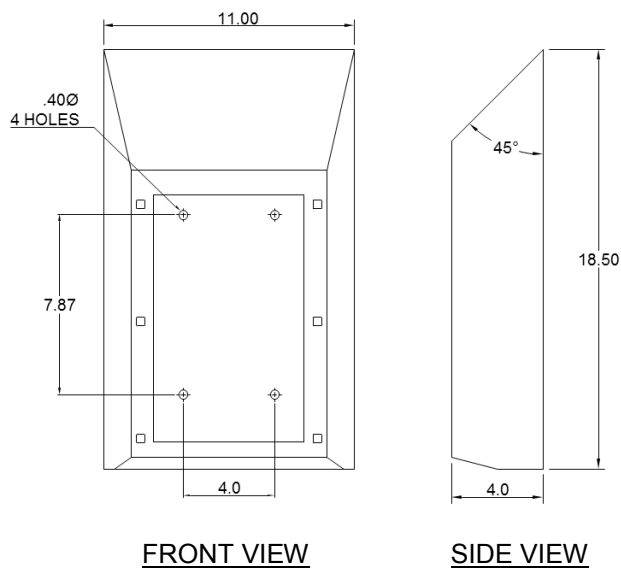

## H303S– Surface Mount Box for IP60XX Phones

The H303S is a rugged, stainless steel, surface mount box for Emcom Systems' family of hands-free and handset emergency assistance telephones. The 45° pitched roof removes any hard corners and prevents clutter from accumulating on top of unit. For extreme environments, an H305 Door may be added to provide further protection.

### Advantages

- Stainless Steel Construction
- Mates with A401 Pole Mounting Frame
- Angled Side to Improve Signage Visibility
- Accepts H305 (Door)
- 45° Pitched Roof

### Dimensions

### Specifications

Dimensions:	18.50" H x 11" W x 4" D
Material:	16 GA (.062") Stainless Steel
Finish:	Brushed Stainless Steel (shown) Red Powder Coat Yellow Powder Coat