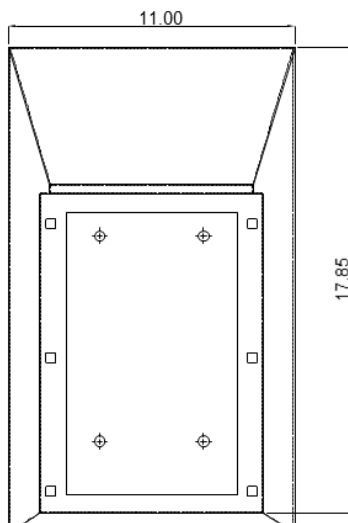

H303 - Surface Mount Box for IP60XX Phones

The H303 is a rugged, stainless steel, surface mount box for Emcom Systems' family of hands-free and handset emergency assistance telephones. The 45° pitched roof removes any hard corners and prevents clutter from accumulating on top of unit. For extreme environments, an H305 Door may be added to provide further protection.

Advantages

- Stainless Steel Construction
- Mates with A401 Pole Mounting Frame
- Integrated Drip Cap
- Angled Side to Improve Signage Visibility
- Accepts H305 (Door)
- 45° Pitched Roof

Dimensions

FRONT VIEW

SIDE VIEW

Specifications

Dimensions:	18.38" H x 11" W x 5.25" D
Material:	16 GA (.062") Stainless Steel
Signage:	"EMERGENCY" (Standard)
Finish:	Brushed Stainless Steel
	Red Powder Coat
	Yellow Powder Coat (shown)