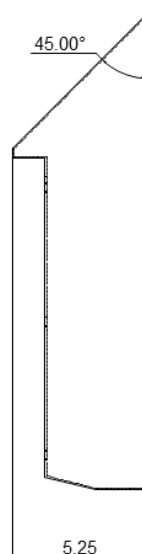

Advantages

- Stainless Steel Construction
- Mates with A401 Pole Mounting Frame
- Integrated Drip Cap
- Angled Side to Improve Signage Visibility
- Accepts H305 (Door)
- 45° Pitched Roof

Dimensions

FRONT VIEW

SIDE VIEW

Specifications

Dimensions:	18.38" H x 11" W x 5.25" D
Material:	16 GA (.062") Stainless Steel
Signage:	"EMERGENCY" (Standard)
Finish:	Brushed Stainless Steel
	Red Powder Coat
	Yellow Powder Coat (shown)